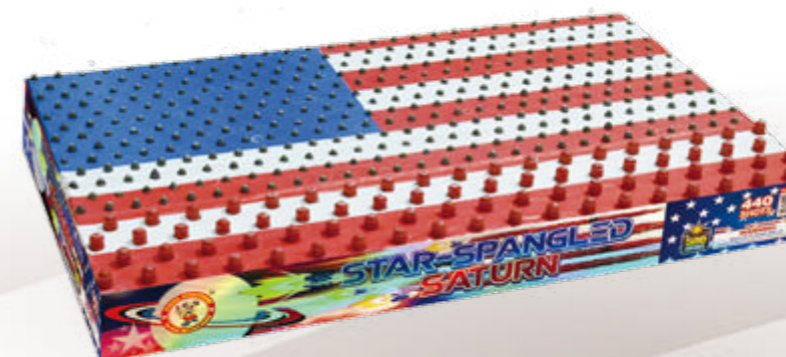

STAR-SPANGLED SATURN

P5530 440 SHOTS
PACKING:2/1 CASE SIZE:0.050m³
WEIGHT:12.5kg DURATION:100sec.
ANGLE: ↑↑↑
UNIT SIZE:26-5/8"x14-3/4"x3"

440 shots long-lasting saturn to celebrate the 4th! Whistling tails, colorful mines, sizzling timerain flowers, finale of big silver whistling tails!

IRIDESCENT